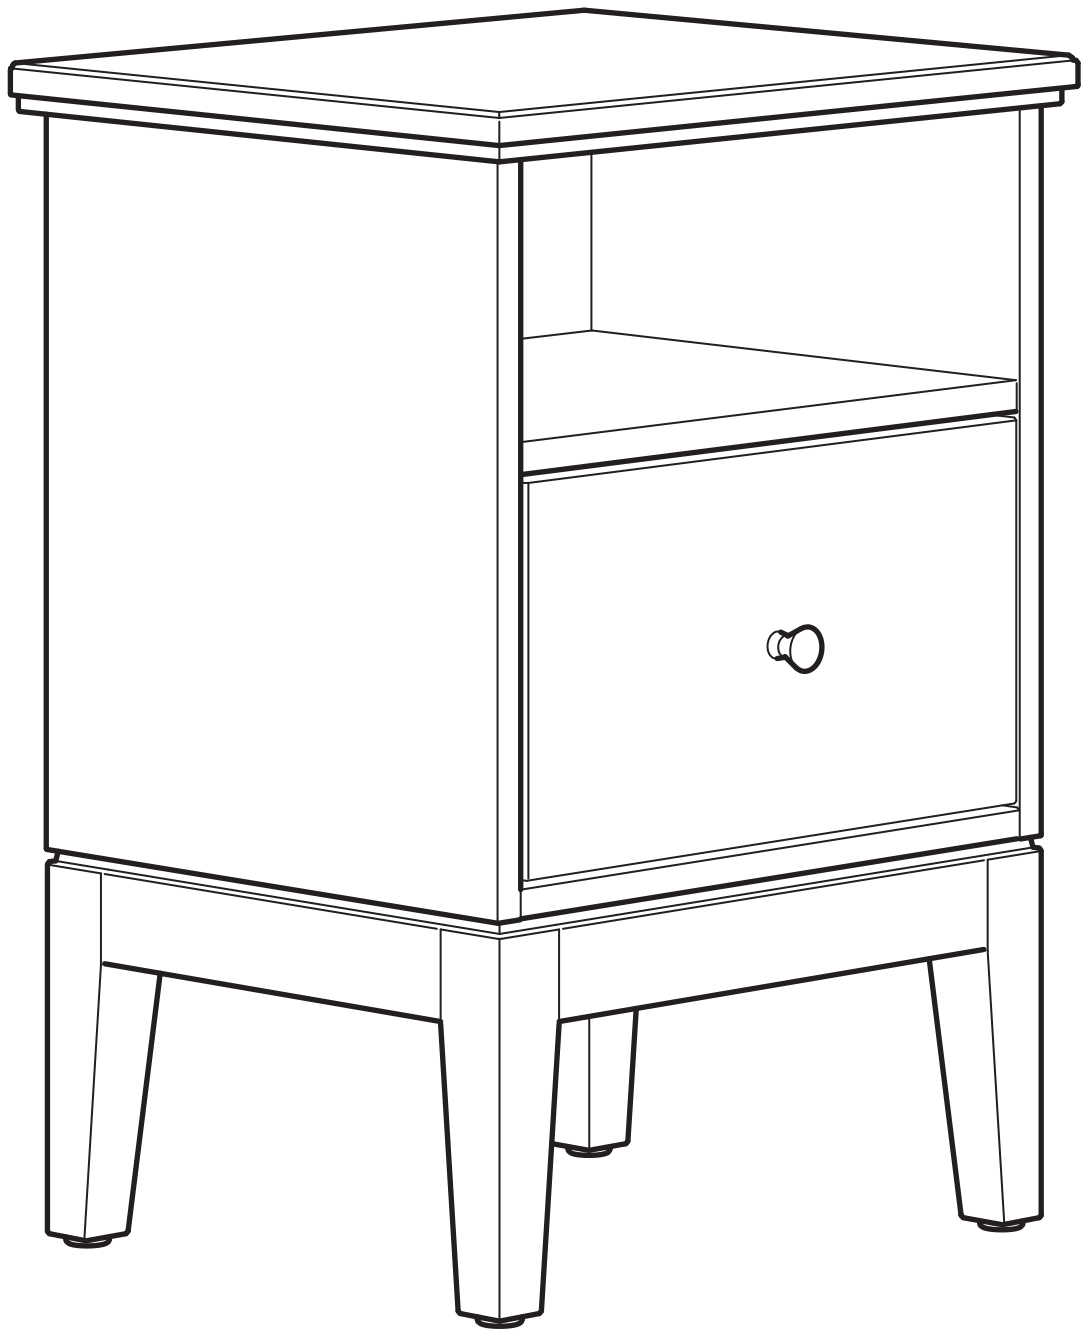

IDANÄS

Design and Quality
IKEA of Sweden

English

WARNING – Delicate table - Do not sit on the product.

WARNING – Delicate table - Do not place heavy objects on this product, maximum load 25 kg (55 lb).

Deutsch