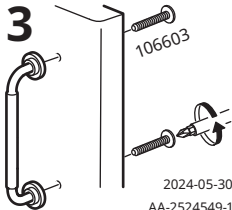

SKRUVSHULT

Design and Quality
IKEA of Sweden

1

128 mm
(5 1/16")

**2****3**

© Inter IKEA Systems B.V. 2024