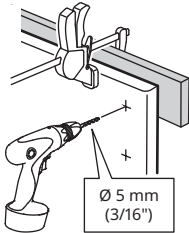

SKRUVSHULT

Design and Quality
IKEA of Sweden

1

128 mm
(5 1/16")

**2****3**

© Inter IKEA Systems B.V. 2024