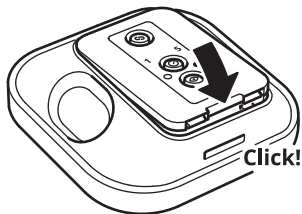

max 5 cm
(max 2")

5

TRETAKT

+

DIRIGERA

=

🔍 IKEA Home smart

Download on the
App Store