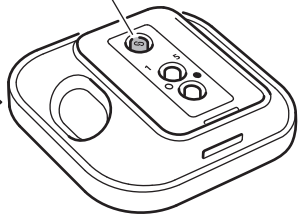

max 5 cm
(max 2")

5

TRETAKT

+

DIRIGERA

=

🔍 IKEA Home smart

Download on the
App Store