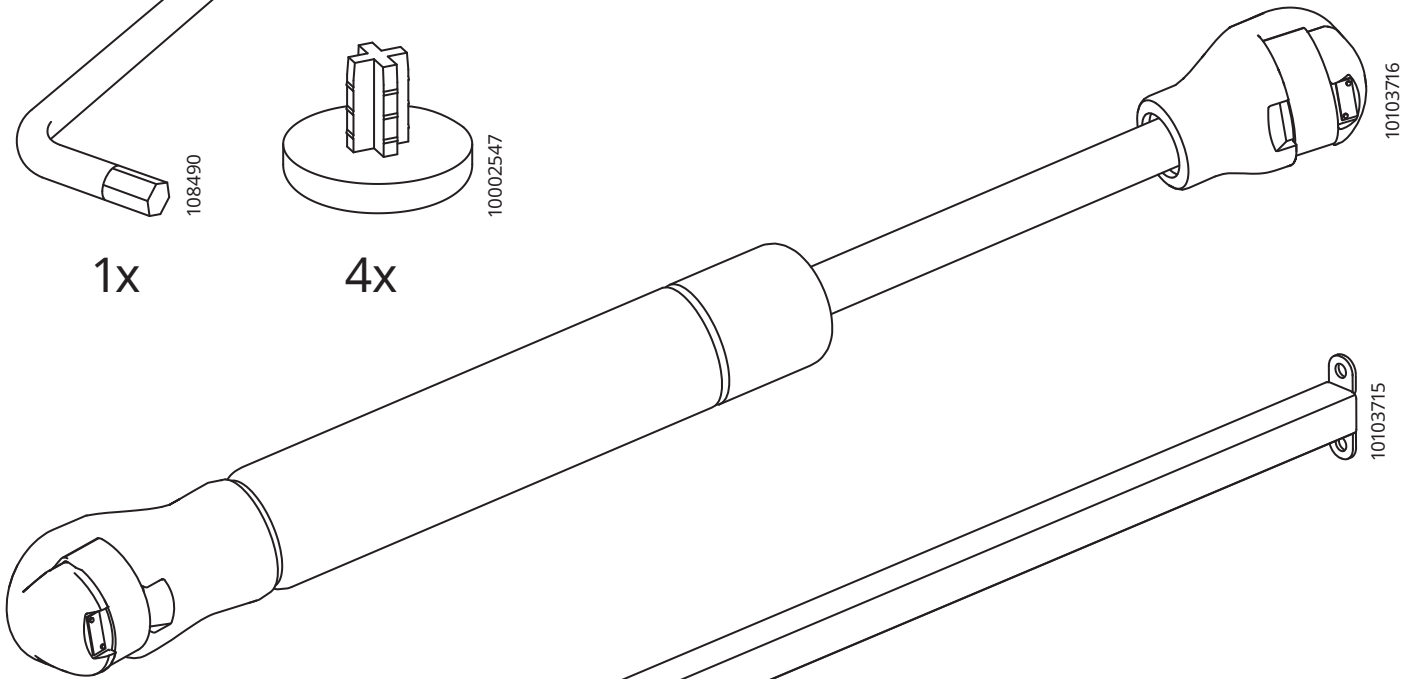

24x

24x

36x

1x

4x

4x

4x

15x

15x

1x

4x

2x

1x

1x