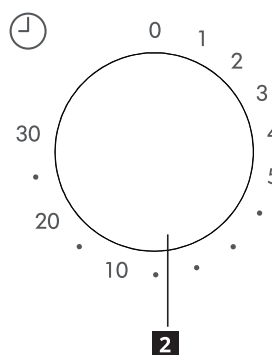

Functions

1 Microwave power level

Variable power levels add flexibility to microwave cooking. Desired levels can be chose by turning the power knob.

2 Timer

To set the time of cooking by turning the timer knob to desired time per your food cooking guide.

Specification

Model:	TILLREDA 504.867.92
Rated Voltage:	220-230V~ 50Hz
Rated Input Power (Microwave):	1050W
Rated Output Power (Microwave):	700 W
Oven Capacity:	20 L
Turntable Diameter:	255 mm
External Dimensions:	439.5x340.0x258.2mm
Net Weight:	10.39 kg