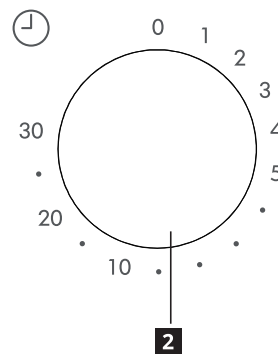

Bedienfeld

1. 1 Mikrowellenleistung-Drehregler
   2 Zeit-Drehregler

Funktionen

1 Mikrowellenleistungsstufe

Verschiedene Leistungsstufen geben Ihnen Flexibilität beim Garen mit Ihrer Mikrowelle. Die gewünschte Leistungsstufe können Sie durch Drehen des Mikrowellenleistung-Drehreglers auswählen.

2 Küchenwecker

Einstellung der Garzeit durch Drehen des Zeitschaltreglers auf die gewünschte Zeit gemäß Ihrer Anleitung zum Garvorgang von Speisen.

Spezifikation

Modell:	TILLREDA 504.867.92
Nennspannung:	220 - 230 V~50 Hz
Nenneingangsleistung (Mikrowelle):	1050 W
Nennausgangsleistung (Mikrowelle):	700 W
Garraumkapazität:	20 l
Durchmesser des Drehtellers:	255 mm
Außenabmessung:	439,5 × 340,0 × 258,2 mm
Eigengewicht:	10,39 kg