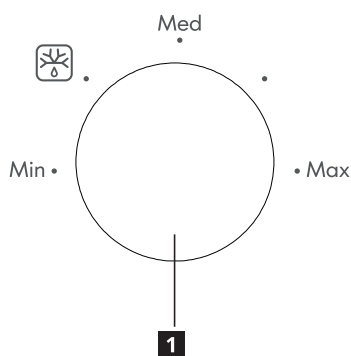

Bedienfeld

1. 1 Mikrowellenleistung-Drehregler
   2 Zeit-Drehregler

Funktionen

1 Mikrowellenleistungsstufe

Verschiedene Leistungsstufen geben Ihnen Flexibilität beim Garen mit Ihrer Mikrowelle. Die gewünschte Leistungsstufe können Sie durch Drehen des Mikrowellenleistung-Drehreglers auswählen.

2 Küchenwecker

Einstellung der Garzeit durch Drehen des Zeitschaltreglers auf die gewünschte Zeit gemäß Ihrer Anleitung zum Garvorgang von Speisen.

Spezifikation

Modell:	TILLREDA 504.867.92
Nennspannung:	220 - 230 V~50 Hz
Nenneingangsleistung (Mikrowelle):	1050 W
Nennausgangsleistung (Mikrowelle):	700 W
Garraumkapazität:	20 l
Durchmesser des Drehtellers:	255 mm
Außenabmessung:	439,5 × 340,0 × 258,2 mm
Eigengewicht:	10,39 kg