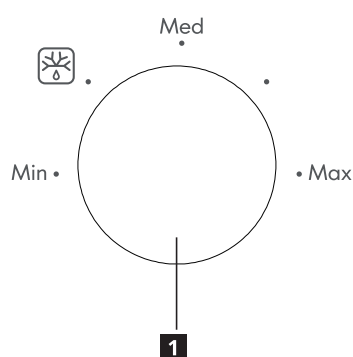

Control panel

- **1** Power knob
- **2** Timer knob