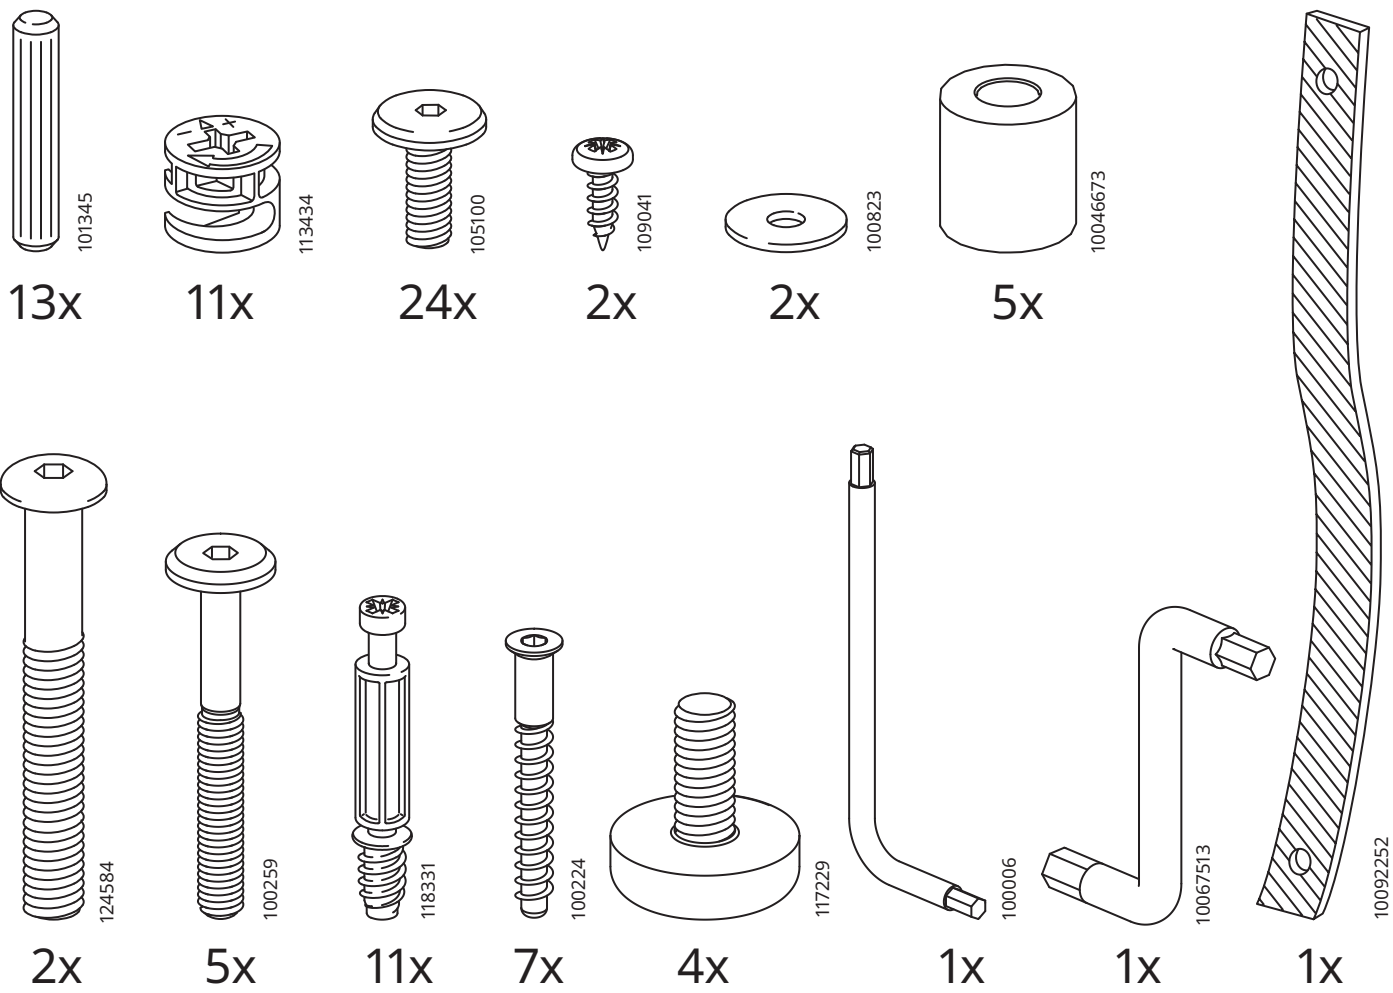

PIPLÄRKA

Design and Quality
IKEA of Sweden

10092458

1x

1

↕
2

3

4

5

6

7

8

9

10

11

12

13

14

15

16

17

18

19

20

21

23