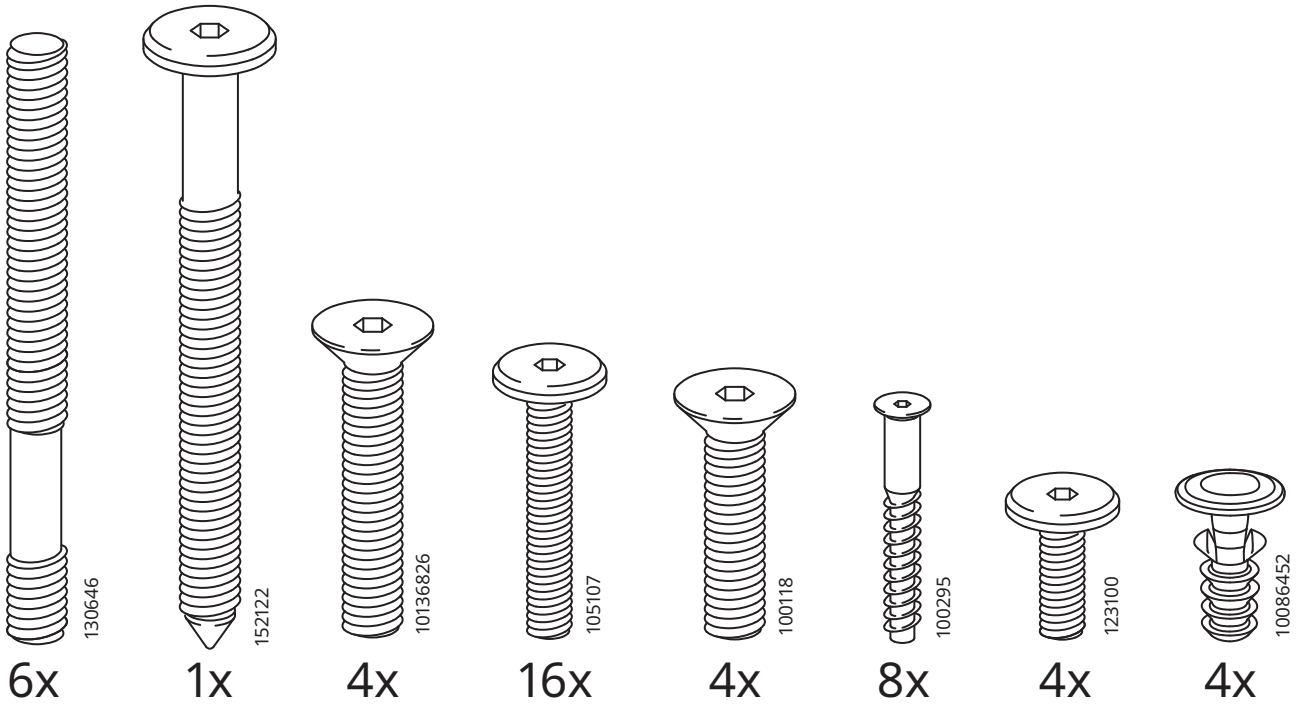

BÅRSLÖV

Design and Quality
IKEA of Sweden

10136451

2x

10136433

2x

10098611

2x

115309

2x

10096251

4x

10096252

2x

1

2

8

2x

9

10

11

12

13

14

15

16

17

18

19

20

21

22